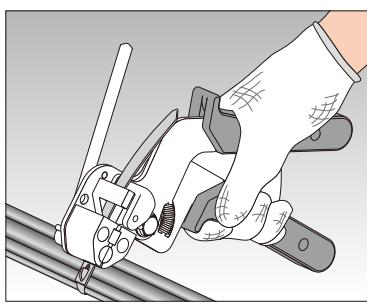

**KST-STG200**  
 Manual tensioning tool

Be careful with your hands when using the tool and stainless steel cable ties.

② Pull the handle to tighten the stainless steel cable tie, keep the tool under tension while you cut off the excess tail flush with the head by using the cutting lever.

① First, tighten the stainless steel cable tie onto the wire by hand and then insert the tie into the KST-STG200.

The KST-STG200 is a tool for tensioning and cutting stainless steel cable tie. The tensioning strength can be adjusted by pulling the handle. When tension strength is reached, cut off the excess tail flush with the head by using the tie cutting lever. The tool is easy to handle and is a far more reliable way of tensioning cable ties than by hand.

**メタルタイ結束工具**  
**KST-STG200**

110-09950

適応メタルタイ  
 ●タイ幅：最大12.3mm  
 ●タイ厚：最大0.3mm  
 重量：561g

KST-STG200は、メタルタイの締め付けと切断を行う工具で、引き締め調整はトリガーを引きながら行い、最後にタイカット用レバーを押上げて余分なタイを切断します。取り扱いが簡単で、手で締め付けるよりも確実な結束ができます。