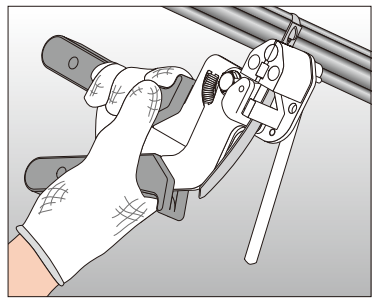

**KST-STG200**  
 Manual tensioning tool

Be careful with your hands when using the tool and stainless steel cable ties.

② Pull the handle to tighten the stainless steel cable tie, keep the tool under tension while you cut off the excess tail flush with the head by using the cutting lever.

① First, tighten the stainless steel cable tie onto the wire by hand and then insert the tie into the KST-STG200.

The KST-STG200 is a tool for tensioning and cutting stainless steel cable tie. The tensioning strength can be adjusted by pulling the handle. When tension strength is reached, cut off the excess tail flush with the head by using the tie cutting lever. The tool is easy to handle and is a far more reliable way of tensioning cable ties than by hand.

**メタルタイ結束工具**  
**KST-STG200**

110-09950

適応メタルタイ  
 ●タイ幅：最大12.3mm  
 ●タイ厚：最大0.3mm  
 重量：561g

KST-STG200は、メタルタイの締め付けと切断を行う工具で、引き締め調整はトリガーを引きながら行い、最後にタイカット用レバーを押上げて余分なタイを切断します。取り扱いが簡単で、手で締め付けるよりも確実な結束ができます。